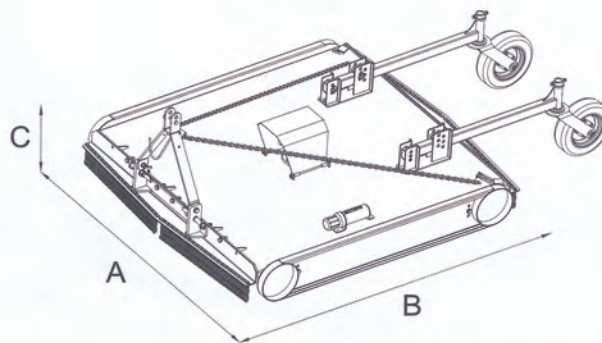

TOPPER MOWERS

TM Mower

Western Canadian Authorized Distributor
O.T.S. AUTO ELECTRIC LTD.
 #4, 1204-5 St.
 Nisku, AB
 780-955-8805

The TM line of mowers are suited for cutting large areas of grass. The mowers come in 5 foot and 6 foot widths.

Features include:

- 3 point Hitch, Cat I and Cat II
- 540 PTO
- CE graphite casting iron gear box
- 2 rear wheels
- Heat treated spring steel blades
- Suitable for tractors 75-100 HP

Model	A	B	C								
	cm	cm	cm	cm	RPM	HP	N	PTO	CAT	kg	HP
<i>TM120.30HP(4FT)</i>	131	162	97	116	1037	30	1	540	I II	290	35- 45
<i>TM120.40HP(4FT)</i>						40				295	
<i>TM140.30HP(4.6FT)</i>	151	182	97	136	1037	30	1	540	I II	335	45- 75
<i>TM140.40HP(4.6FT)</i>						40				340	
<i>TM160.40HP(5.3FT)</i>	171	202	126	156	1042	40	2	540	I II	391	75- 100
<i>TM160.60HP(5.3FT)</i>						60				396	
<i>TM180.60HP(6FT)</i>	191	222	133	176	1042	60	2	540	I II	535	75- 100