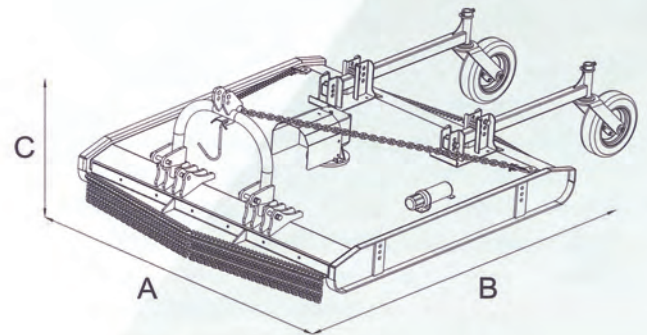

Western Canadian Authorized Distributor
O.T.S. AUTO ELECTRIC LTD.
 #4, 1204-5 St.
 Nisku, AB
 780-955-8805

ROTARY CUTTERS

DSN Rough Cut Mower

The DSN line of mowers are suited for cutting grass, small trees, and light scrub. The mowers come in 4 foot, 5 foot 3 inches and 7 foot cutting widths.

Features include:

- 3 point Hitch, Cat I and Cat II
- 540 PTO
- 2 rear wheels
- Rear discharge
- Reinforced frame
- Adjustable cutting heights
- Set of front and rear chain bulkheads
- Suitable for tractors 30 HP to 100 HP

Model	A	B	C									
	cm	cm	cm	cm	RPM	HP	N	PTO	CAT	kg	HP	
DS120N.30hp(4FT)	128.8	170	94.5	120	1037	30	1	540	I II	293	30-45	
DS120N.40hp(4FT)						40					35-45	
DS140N.30hp(4.6FT)	148.8	190		140		1037					30	35-50
DS140N.40hp(4.6FT)											40	
DS160N.40hp(5.3FT)	168.8	210		160	1042	40	40-70					
DS160N.60hp(5.3FT)						60					45-70	
DS180N.60hp(6FT)	194	230		180		1042					60	50-70
DS210N.60hp(7FT)											60	
DS210N.75hp(7FT)	224	261	210	826	60	60-100						
DS210N.75hp(7FT)					75		673					