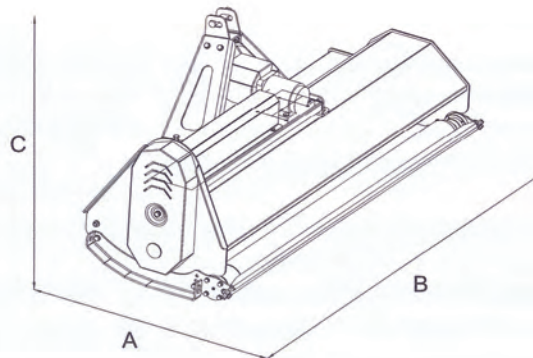

## NEFL Flail Mower

Western Canadian Authorized Distributor  
**O.T.S. AUTO ELECTRIC LTD.**  
 #4, 1204-5 St.  
 Nisku, AB  
 780-955-8805

Great for mowing grass and small trees with a smaller tractor. Comes in 3 foot 9 inches, 4 foot 5 inches, and 5 foot mowing widths.