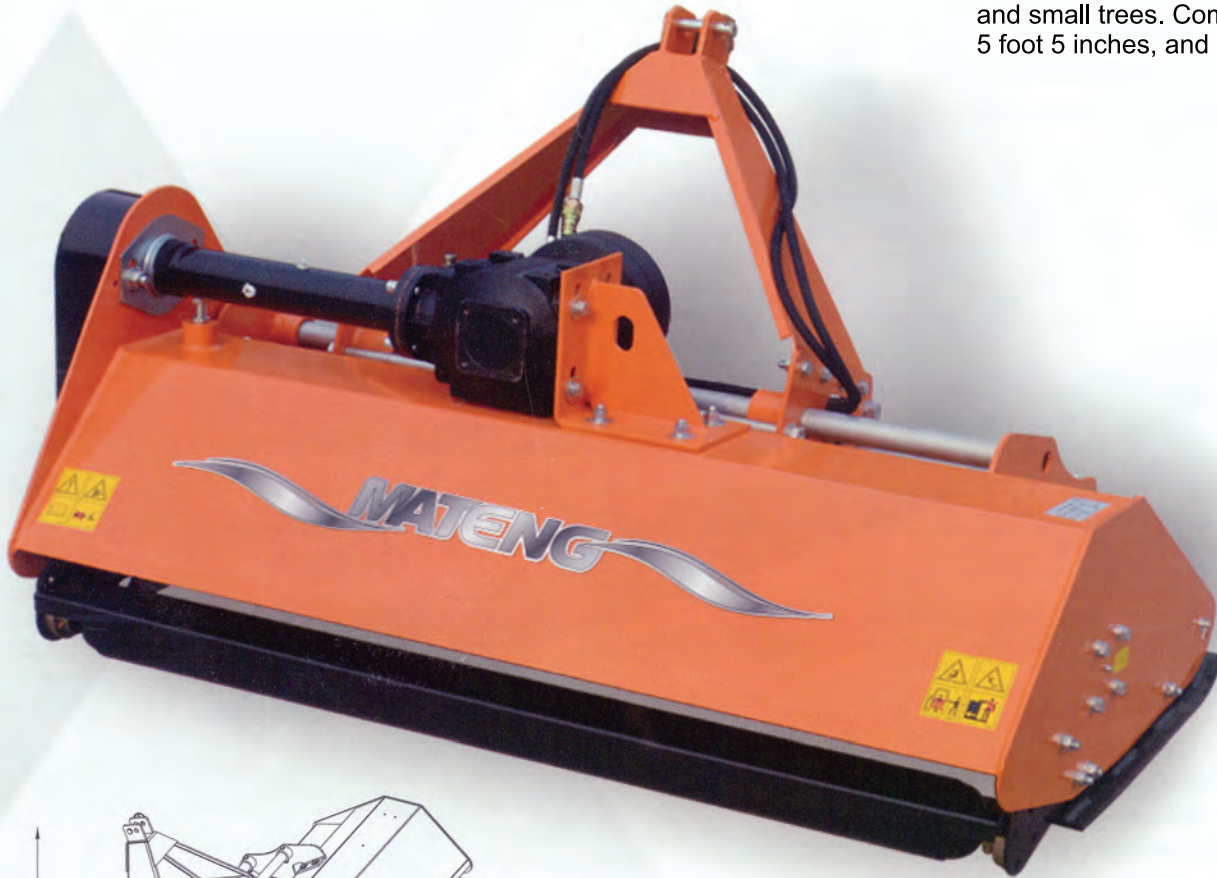

## NEFL Flail Mower

Western Canadian Authorized Distributor  
**O.T.S. AUTO ELECTRIC LTD.**  
 #4, 1204-5 St.  
 Nisku, AB  
 780-955-8805

Great for mowing grass and small trees with a smaller tractor. Comes in 3 foot 9 inches, 4 foot 5 inches, and 5 foot mowing widths.

## EFH Flail Mower

Western Canadian Authorized Distributor  
**O.T.S. AUTO ELECTRIC LTD.**  
 #4, 1204-5 St.  
 Nisku, AB  
 780-955-8805

Great Conventional flail mower for grass and small trees. Comes in 4 foot 9 inches, 5 foot 5 inches, and 6 foot mowing widths.